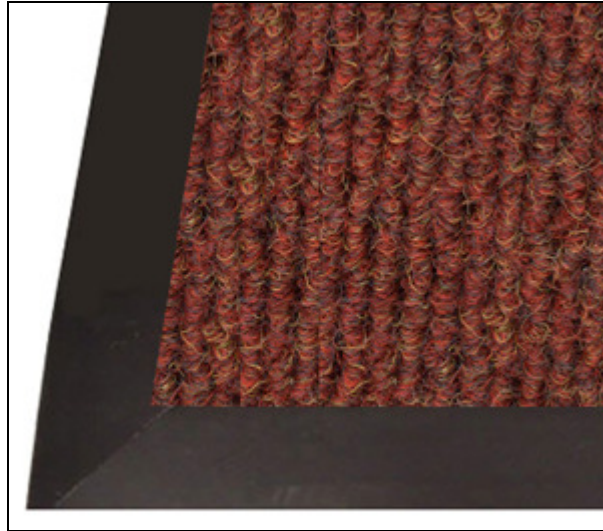

152 Rollins Avenue #102
Rockville, MD 20852
800-762-9010
240-780-3309 (fax)
<http://www.floormats.com>

Super Brush Door Mats

Super Brush Door Mats are ideal floor mats for heavy traffic entrance areas. Made from quick drying polypropylene, these floor mats feature a widened rib loop surface design that makes for an excellent scraping and brushing action when walked across. Super Brush Door Mats also have a heavy duty rubber backing and beveled edging around the perimeter.

Super Brush Door Mats are perfect for use in high traffic environments such as commercial office buildings, hotels, and retail entrance areas. These door mats can also be cut to any exact size specification or you may order online from a selection of popular sizes. You may also order these mats without edging when installing wall-to-wall or inside of a recess. Please call for specific options.

Clean these entrance door mats regularly with a commercial vacuum and deep clean with a shampoo or steam extraction machine.

- 1/2" thick
- For use in heavy traffic
- Indoor or outdoor use
- Custom exact sizes available