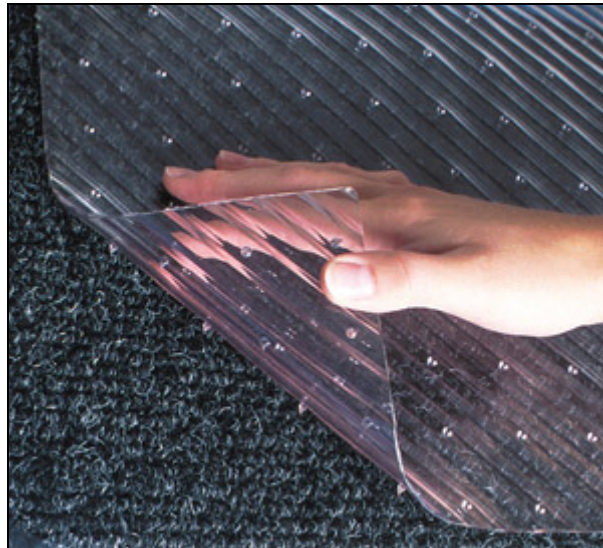

## Clear Vinyl Runners

Clear Vinyl Runners are vinyl runner mats that help protect carpet from dirt, debris and water while providing a slip-resistant, clear surface to allow the carpet design and color pattern to show through.

These clear runner mats have cleats on the backside of the mat to help hold the mat in place and prevent sliding on the carpet below.

**Premium Clear Vinyl Runners** are constructed from a softer, more pliable vinyl material and ideal for regularly maintained, medium traffic locations that do not have carts, dollies, wheelchairs or other heavy wheeled objects roll across.

**Rigid Clear Vinyl Runners** are recommended for use on thicker/plusher carpets and/or in locations with heavy objects rolling over them (including carts, dollies, handtrucks, wheelchairs, etc.)

Both styles of clear vinyl runner mats are 1/8" thick and come up to 60' in length.

Clear runner mats are perfect for use in commercial spaces with carpeted areas and elevator lobbies, long hallways and other frequently traversed carpeted environments.

**Custom Sizes - Per Sq. Ft. (Approximate)**