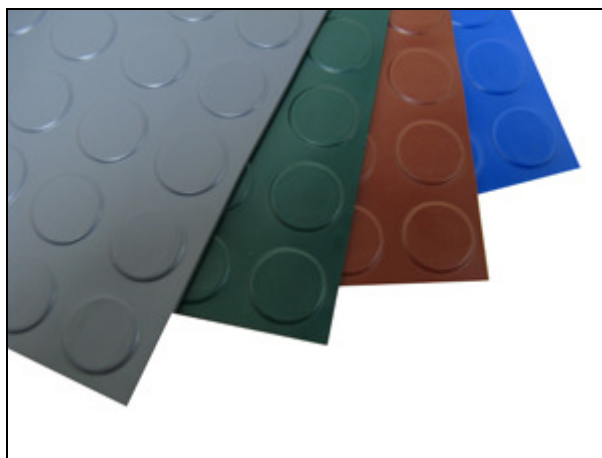

Circular Disk Garage Flooring

Spruce up your garage floor with Circular Disk Garage Flooring. These garage floor mats have a coin top surface, which adds traction to an otherwise slippery garage floor.

These coin top garage floor mats are made for use as heavy-duty vinyl flooring and thus geared to withstand constant car and truck traffic.

Disk top garage flooring is available in two thicknesses: 75 Mil (Commercial Grade) and 85 Mil (Industrial Grade).

Coin top garage floor mat rolls are quite easy to install: simply unroll the mat and you're done. These garage mats can butt together to make larger mats and can also be cut to fit any layout.

Circular disk garage flooring not only visually enhances the garage floor but also helps to hide imperfections in the floor such as cracks and stains. Furthermore, these garage floor mats help protect floors from the eroding effects of snow, salts, oils, greases and lubricants.

Standard Colors

Midnight Black

Slate Grey

Sandstone

Brick Red

Racing Blue

Forest Green