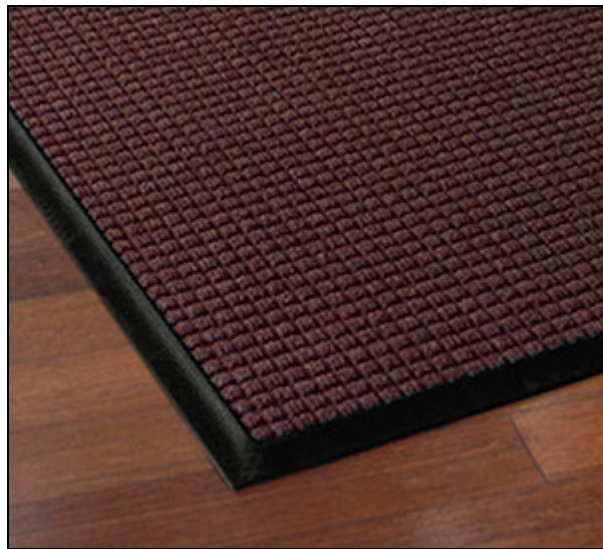

Waterhog Classic Door Mats

Waterhog Classic Mats have become the industry standard, commercial-grade door mats due to their proven effectiveness and durability in all environments.

Waterhog floor mats boast a raised square or “waffle” pattern that scrapes dirt and debris lodged in shoes and wipes away moisture.

The polypropylene surface of the waterhog classic mat dries quickly and is stain-, fade- and mildew-resistant.

This waterhog mat is available with the traditional black rubber borders as well as matching fabric “fashion” borders for a less industrial look.

A smooth backing hugs hard floors while a gripper backing grabs onto carpet to keep the waterhog classic mat securely in place.

To clean these waterhog mats, simply shake out, vacuum or hose off.

20% recycled content.

Item #: FM.EWHC