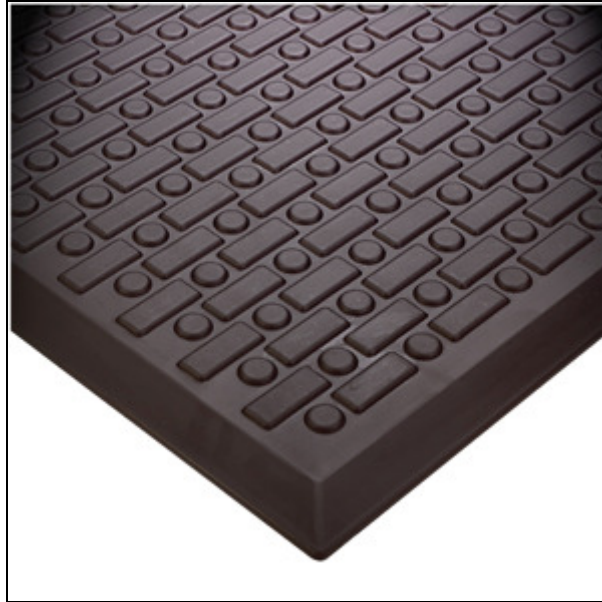

## Rejuvenator Anti Fatigue Mats

Rejuvenator Anti Fatigue Mats are virtually indestructible comfort mats made for use in almost any environment. These anti fatigue mats are molded out of 100% polyurethane and feature a thick skin layer which totally encapsulates the floor mat. This means that the Rejuvenator Anti Fatigue Mat will withstand heavy use as well as repel a moderate amount of liquid.

These anti fatigue mats provide for premium comfort because of the excellent “spring” created from its polyurethane composition. You get the feeling of walking on air because of the compression and rebound felt standing on this anti fatigue mat. This long lasting compound makes the mat crush resistant and provides for many years of use.

These anti fatigue mats are perfect for use in almost any commercial, industrial, or residential application. The Rejuvenator Anti Fatigue Mats also come in a connectable version when large areas or runs are needed.

- Easily clean these floor mats with a damp cloth or mop.
- 5/8” Thick with molded beveled edges
- Crush resistant and virtually indestructible
- Exceptional chemical resistance
- Textured underside grips hard floors to prevent movement