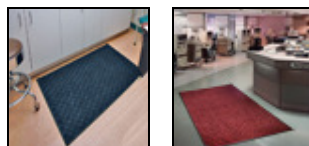

FirstLine Anti-Microbial Door Mats

FirstLine Anti Microbial Mats are superior anti-microbial floor mats. These entrance mats stop dirt, microbes, and moisture at the door, maintaining the cleanliness and health of your indoor space.

FirstLine mats feature an elegant simulated marble design that is visually appealing and also hides dirt and debris. These entry mats come with a 100% Nitrile rubber back with three optional configurations: smooth, carpet grippers and suction (call for details).